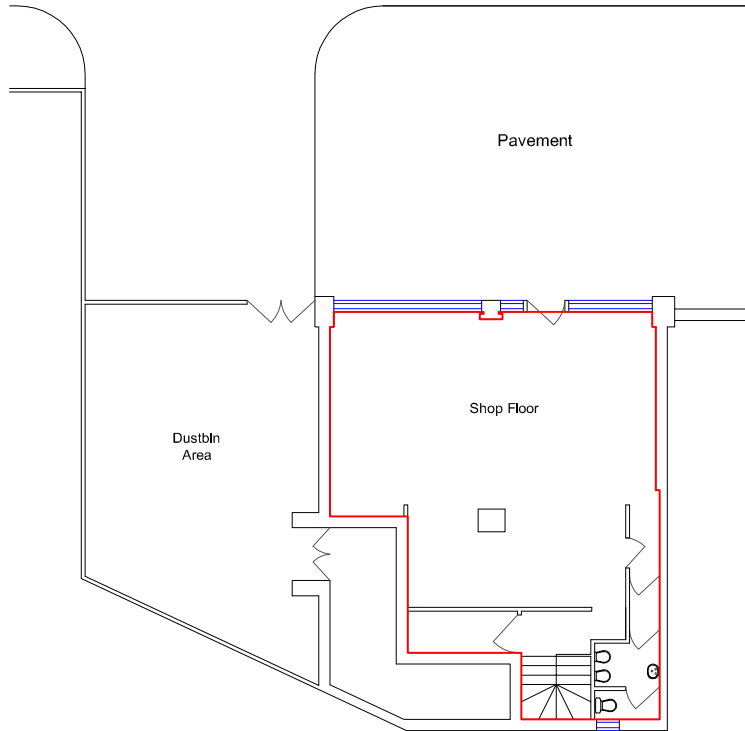

Ground Floor

HORN LANE

Location Plan

Basment Level

Produced For: Laurence Bellman

Location: 263 Horn Lane
London
W3

Date: 27/09/10 Scale: 1:200

0 2M 8M

Key:

 263 Horn Lane